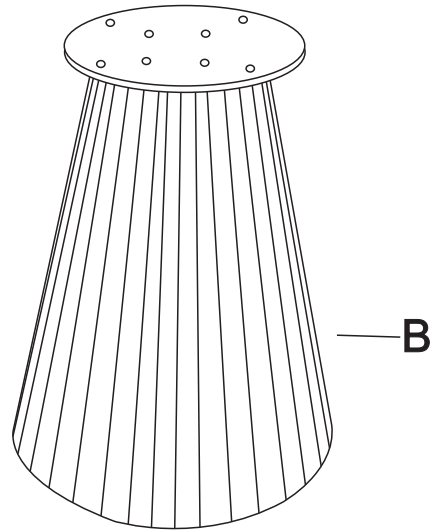

# sofaforma

ASSEMBLY INSTRUCTIONS  
MODEL NO.:OLVERA Dining table

A		1
B		1
C	 8*30mm	4
D	 5mm	1
E	 8*18mm	4