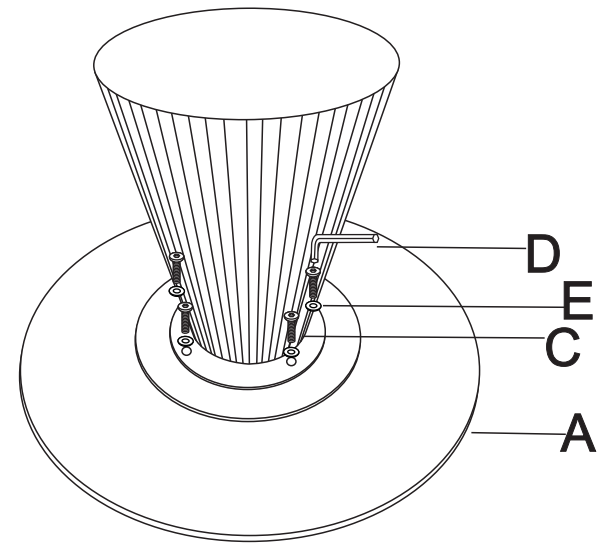

# sofaforma

ASSEMBLY INSTRUCTIONS  
MODEL NO.:OLVERA Dining table

A		1
B		1
C	 8*30mm	4
D	 5mm	1
E	 8*18mm	4