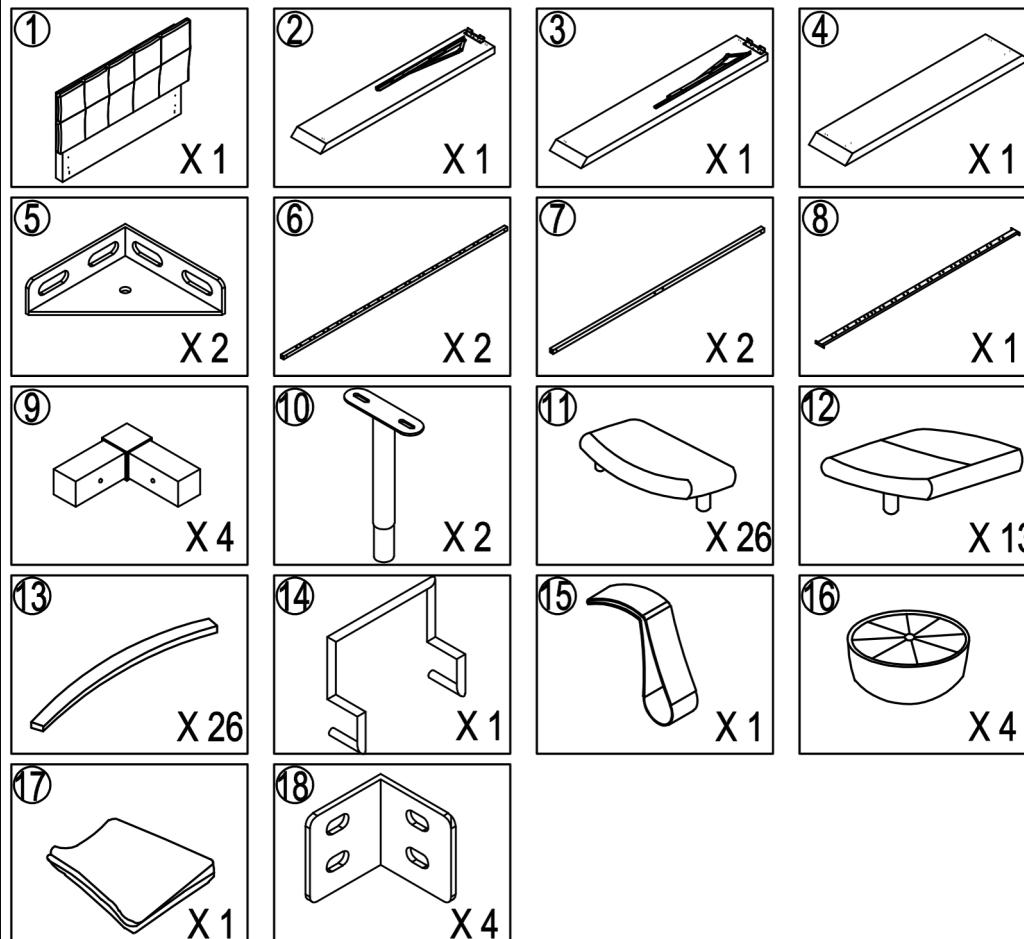

sofaforma

ASSEMBLY INSTRUCTIONS

MODEL#: EMRYS

1

2

Torsion Bolt

To place the pneumatic rods

Tighten the screw