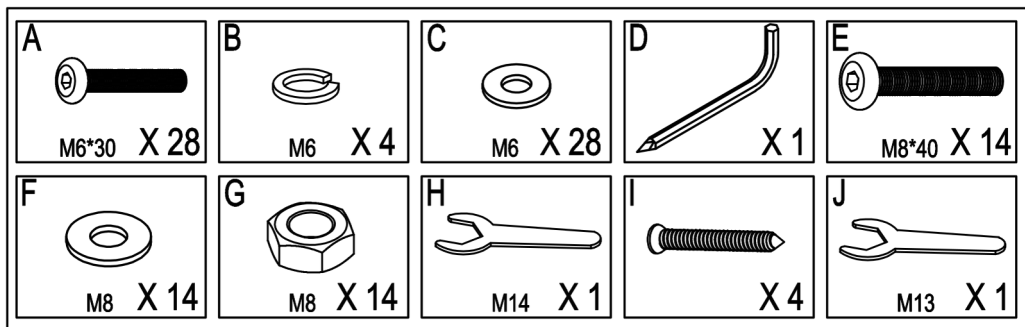

sofaforma

ASSEMBLY INSTRUCTIONS

MODEL#: EMRYS

1

2

Torsion Bolt

To place the pneumatic rods

Tighten the screw