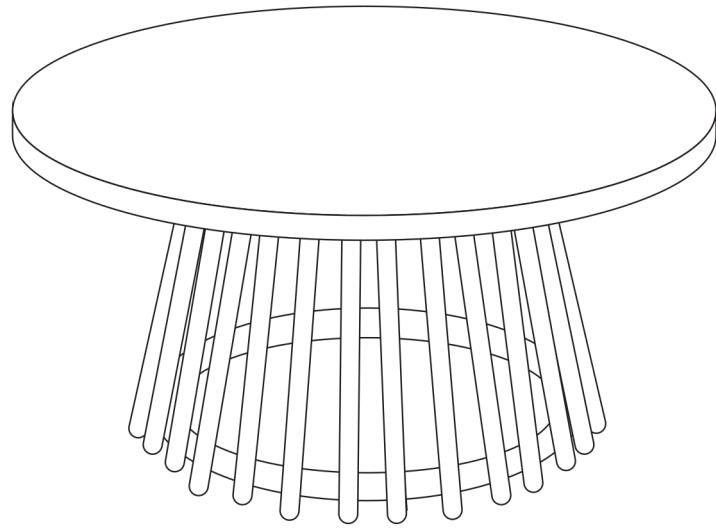

sofaforma ASSEMBLY INSTRUCTIONS

COFFEE TABLE MODEL#: EIRA

 ① X1	 ② X4			
 A X4	 B X8	 C X4	 D X8	 E X1

1

2

3