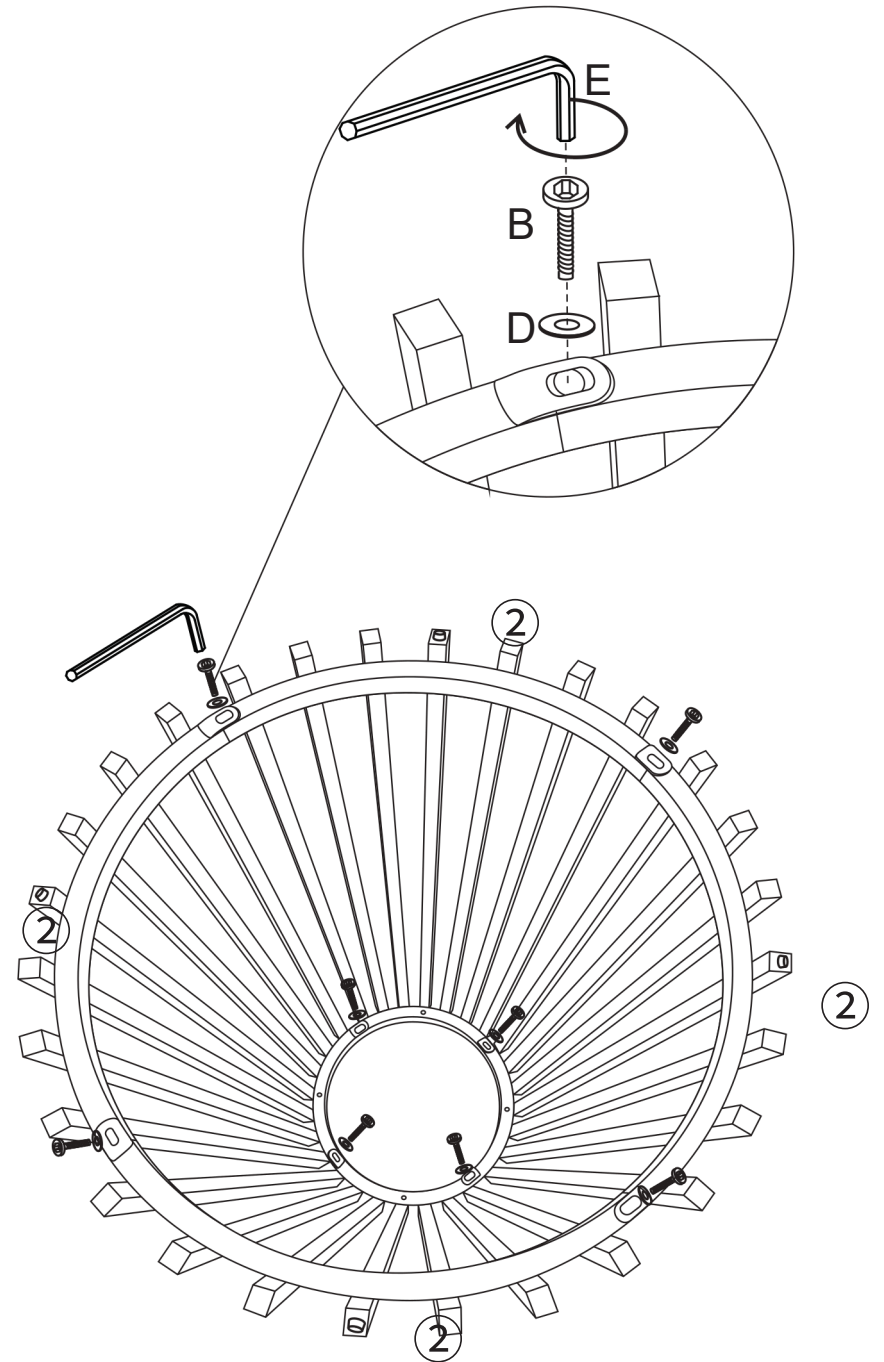

sofaforma ASSEMBLY INSTRUCTIONS

COFFEE TABLE MODEL#: EIRA

 ① X1	 ② X4			
 A X4	 B X8	 C X4	 D X8	 E X1

1

2

3