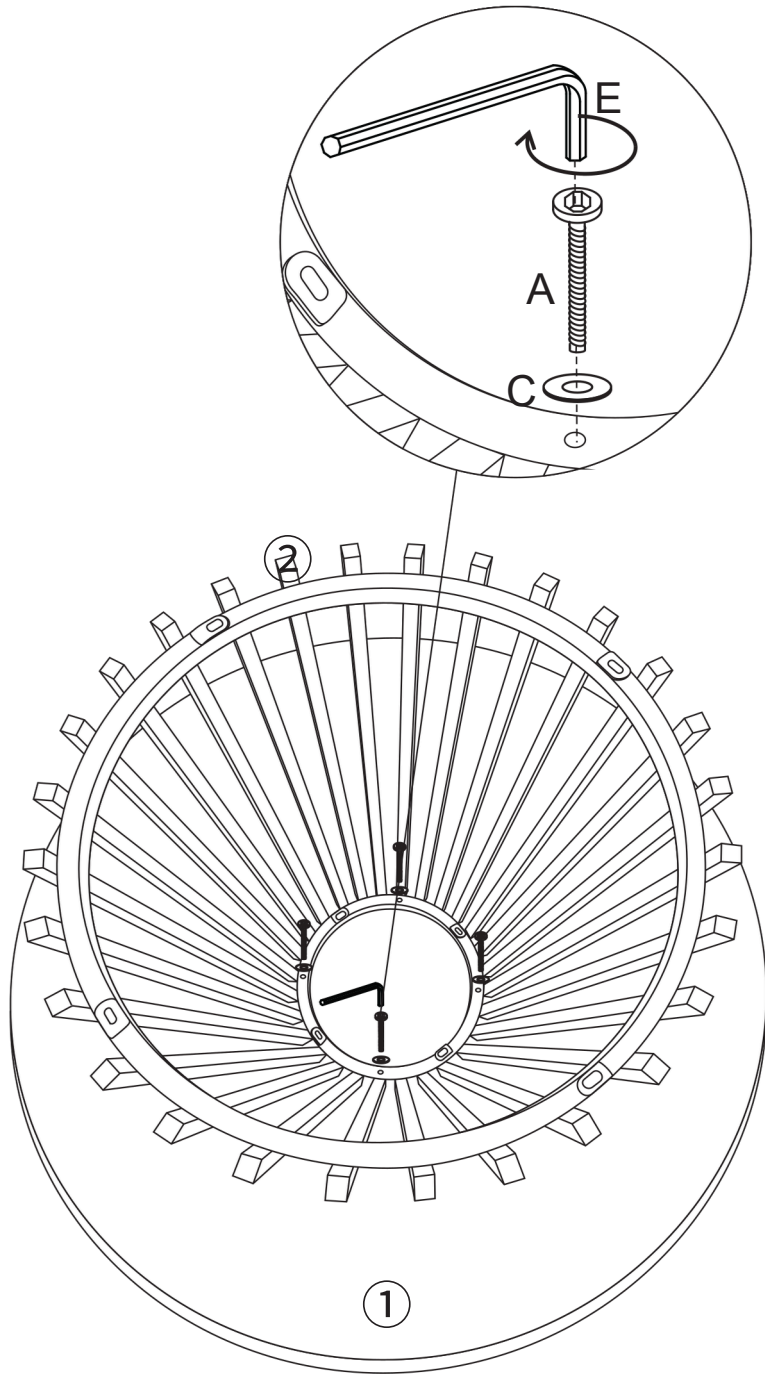

sofaforma ASSEMBLY INSTRUCTIONS

COFFEE TABLE MODEL#: EIRA

 ① X1	 ② X4			
 A X4	 B X8	 C X4	 D X8	 E X1

1

2

3