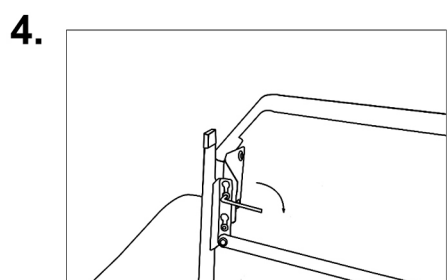

Assembly Instruction

Item Code:LISA

A. Seat x1

B. Leg x4

Step 1

Assemble the leg

Take out the leg from the bottom of sofa Bed,assemble the leg as above instructed.

Step 2

1. Hold back and flap with both hands and line male and female brackets together .Apply downward force to top of back (one side at a time) to ensure snap engagement.
2. Tighten the bolt to fix the back.

Step 3

Open the sofa bed

put your hand in the position marked in red, pull hard forward to open the sofa bed.

Step 4

Close the mechanism

Put your hand in position marked in red ,lift the mechanism up and push it to sit position.