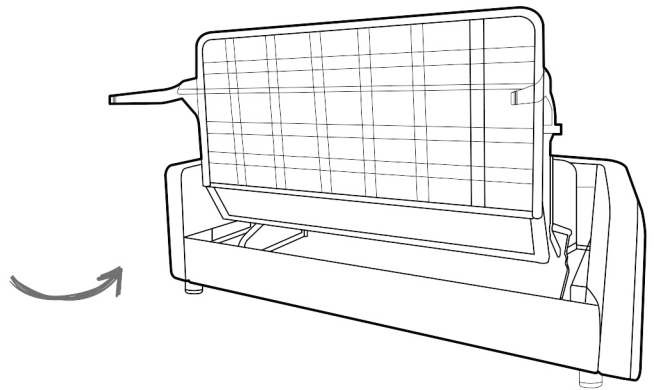

Assembly Instruction

Item Code:LISA

A. Seat x1

B. Leg x4

Step 1

Assemble the leg

Take out the leg from the bottom of sofa Bed,assemble the leg as above instructed.

Step 2

1. Hold back and flap with both hands and line male and female brackets together .Apply downward force to top of back (one side at a time) to ensure snap engagement.
2. Tighten the bolt to fix the back.

Step 3

Open the sofa bed

put your hand in the position marked in red, pull hard forward to open the sofa bed.

Step 4

Close the mechanism

Put your hand in position marked in red ,lift the mechanism up and push it to sit position.