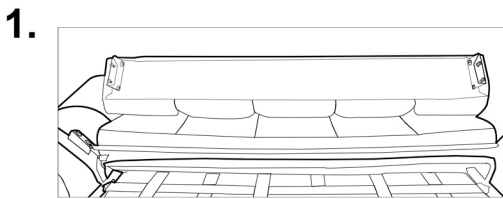

Assembly Instruction

Item Code:LISA

A. Seat x1

B. Leg x4

Step 1

Assemble the leg

Take out the leg from the bottom of sofa Bed,assemble the leg as above instructed.

Step 2

1. Hold back and flap with both hands and line male and female brackets together .Apply downward force to top of back (one side at a time) to ensure snap engagement.
2. Tighten the bolt to fix the back.

Step 3

Open the sofa bed

put your hand in the position marked in red, pull hard forward to open the sofa bed.

Step 4

Close the mechanism

Put your hand in position marked in red ,lift the mechanism up and push it to sit position.