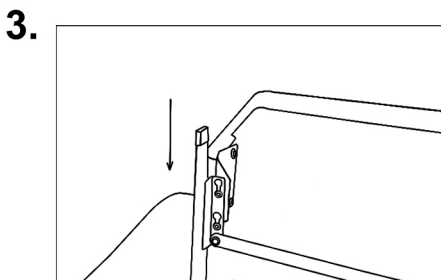

Assembly Instruction

Item Code:LISA

A. Seat x1

B. Leg x4

Step 1

Assemble the leg

Take out the leg from the bottom of sofa Bed,assemble the leg as above instructed.

Step 2

1. Hold back and flap with both hands and line male and female brackets together .Apply downward force to top of back (one side at a time) to ensure snap engagement.
2. Tighten the bolt to fix the back.

Step 3

Open the sofa bed

put your hand in the position marked in red, pull hard forward to open the sofa bed.

Step 4

Close the mechanism

Put your hand in position marked in red ,lift the mechanism up and push it to sit position.