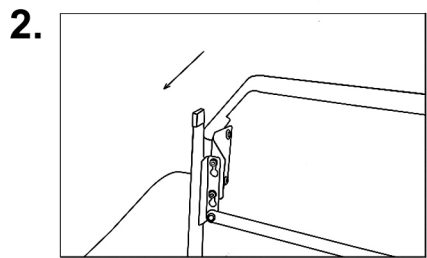

Assembly Instruction

Item Code:LISA

A. Seat x1

B. Leg x4

Step 1

Assemble the leg

Take out the leg from the bottom of sofa Bed,assemble the leg as above instructed.

Step 2

1. Hold back and flap with both hands and line male and female brackets together .Apply downward force to top of back (one side at a time) to ensure snap engagement.
2. Tighten the bolt to fix the back.

Step 3

Open the sofa bed

put your hand in the position marked in red, pull hard forward to open the sofa bed.

Step 4

Close the mechanism

Put your hand in position marked in red ,lift the mechanism up and push it to sit position.