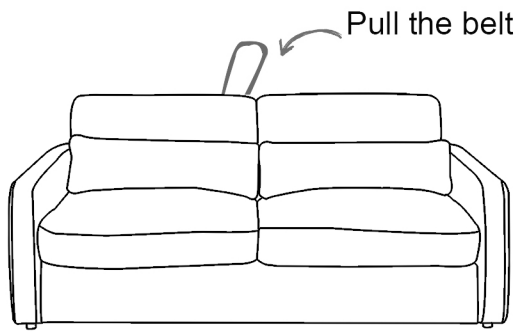

Assembly Instruction

Item Code:LISA

A. Seat x1

B. Leg x4

Step 1

Assemble the leg

Take out the leg from the bottom of sofa Bed,assemble the leg as above instructed.

Step 2

1. Hold back and flap with both hands and line male and female brackets together .Apply downward force to top of back (one side at a time) to ensure snap engagement.
2. Tighten the bolt to fix the back.

Step 3

Open the sofa bed

put your hand in the position marked in red, pull hard forward to open the sofa bed.

Step 4

Close the mechanism

Put your hand in position marked in red ,lift the mechanism up and push it to sit position.