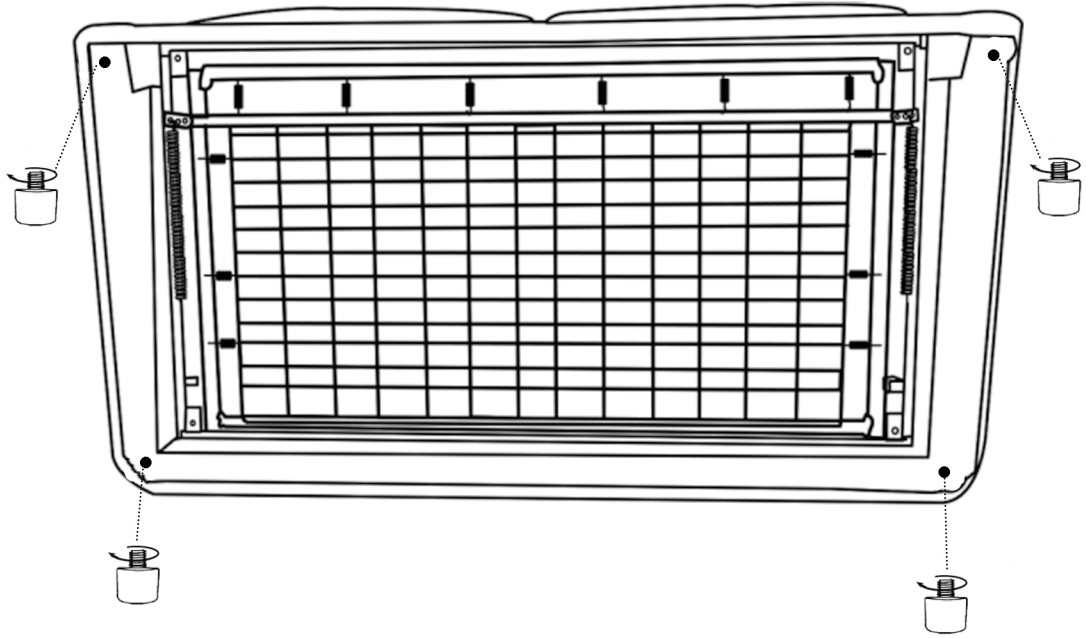

Assembly Instruction

Item Code:LISA

A. Seat x1

B. Leg x4

Step 1

Assemble the leg

Take out the leg from the bottom of sofa Bed,assemble the leg as above instructed.

Step 2

1. Hold back and flap with both hands and line male and female brackets together .Apply downward force to top of back (one side at a time) to ensure snap engagement.
2. Tighten the bolt to fix the back.

Step 3

Open the sofa bed

put your hand in the position marked in red, pull hard forward to open the sofa bed.

Step 4

Close the mechanism

Put your hand in position marked in red ,lift the mechanism up and push it to sit position.