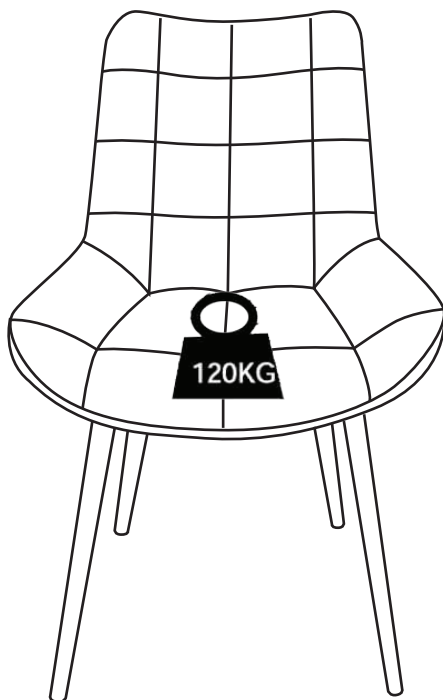

sofaforma

ASSEMBLY INSTRUCTIONS

DINING CHAIR ARNO

1

2

A

X1

B

X1

6x18x1mm

C

X4

M6x18mm

D

X4

5x20x70mm