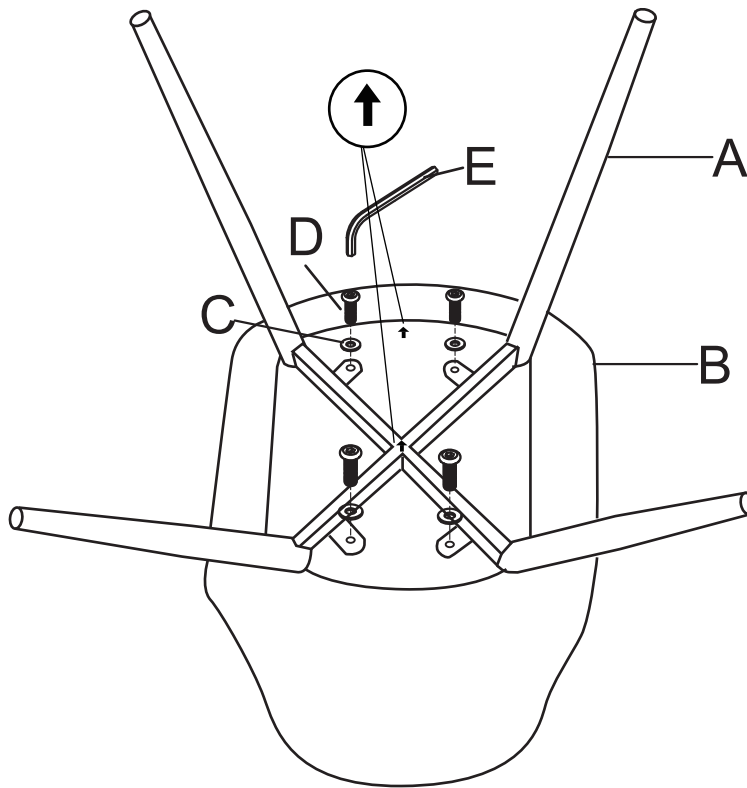

sofaforma

ASSEMBLY INSTRUCTIONS

DINING CHAIR ARNO

1

2

A

X1

B

X1

6x18x1mm

C

X4

M6x18mm

D

X4

5x20x70mm