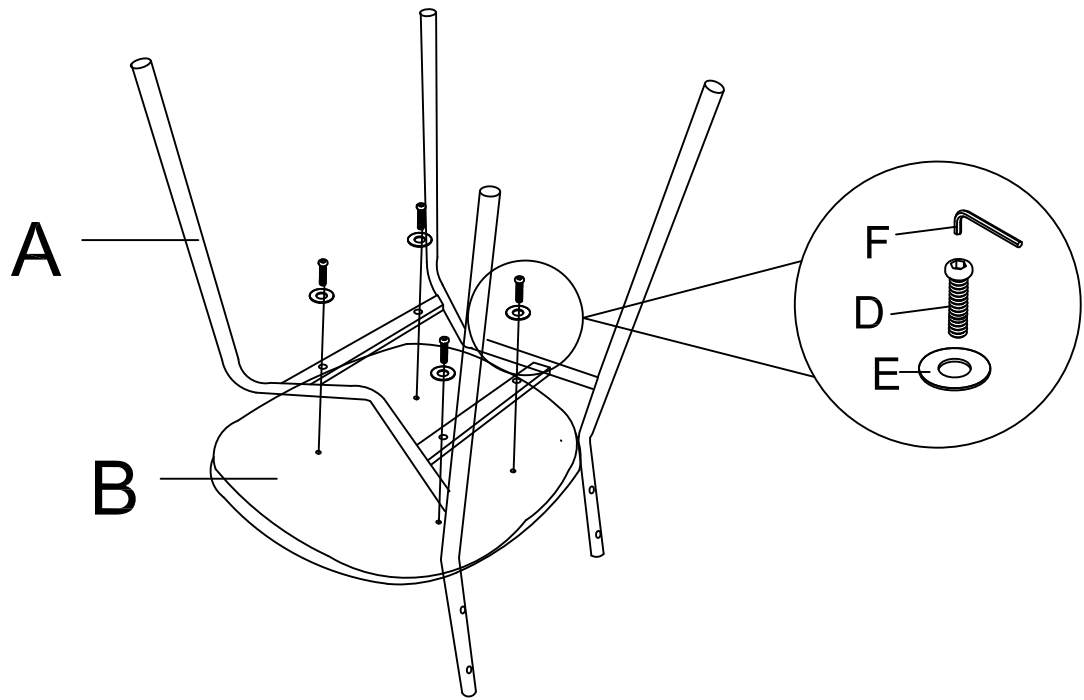

sofaforma

ASSEMBLY INSTRUCTIONS

Model No.: HOPE

①

②

③

MAX BEARING WEIGHT:120KGS