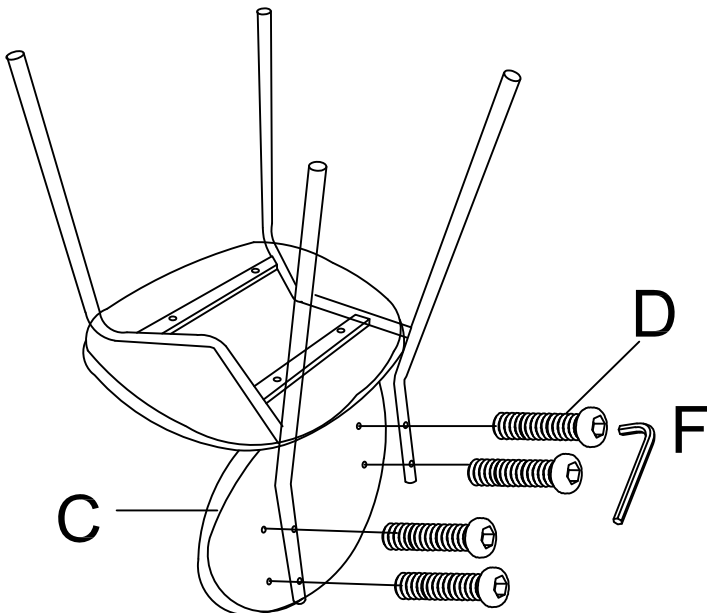

sofaforma

ASSEMBLY INSTRUCTIONS

Model No.: HOPE

①

②

③

MAX BEARING WEIGHT:120KGS