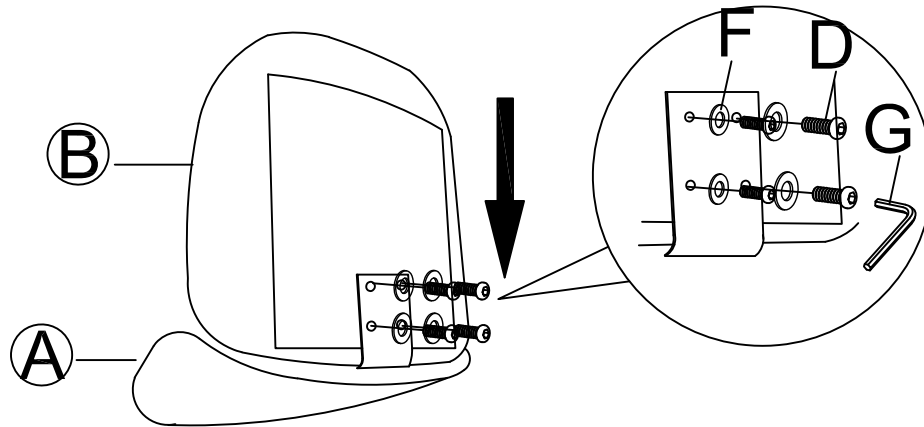

sofaforma

ASSEMBLY INSTRUCTIONS

Model No.: RUMINA

1

2

3

MAX BEARING WEIGHT: 120KGS