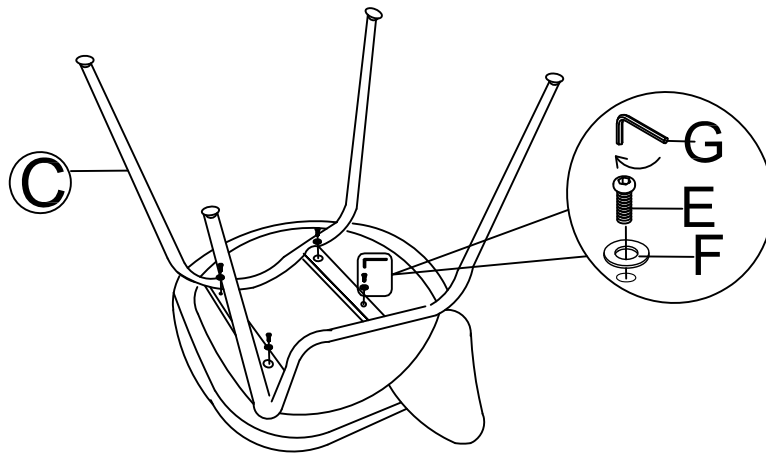

sofaforma

ASSEMBLY INSTRUCTIONS

Model No.: RUMINA

1

2

3

MAX BEARING WEIGHT: 120KGS